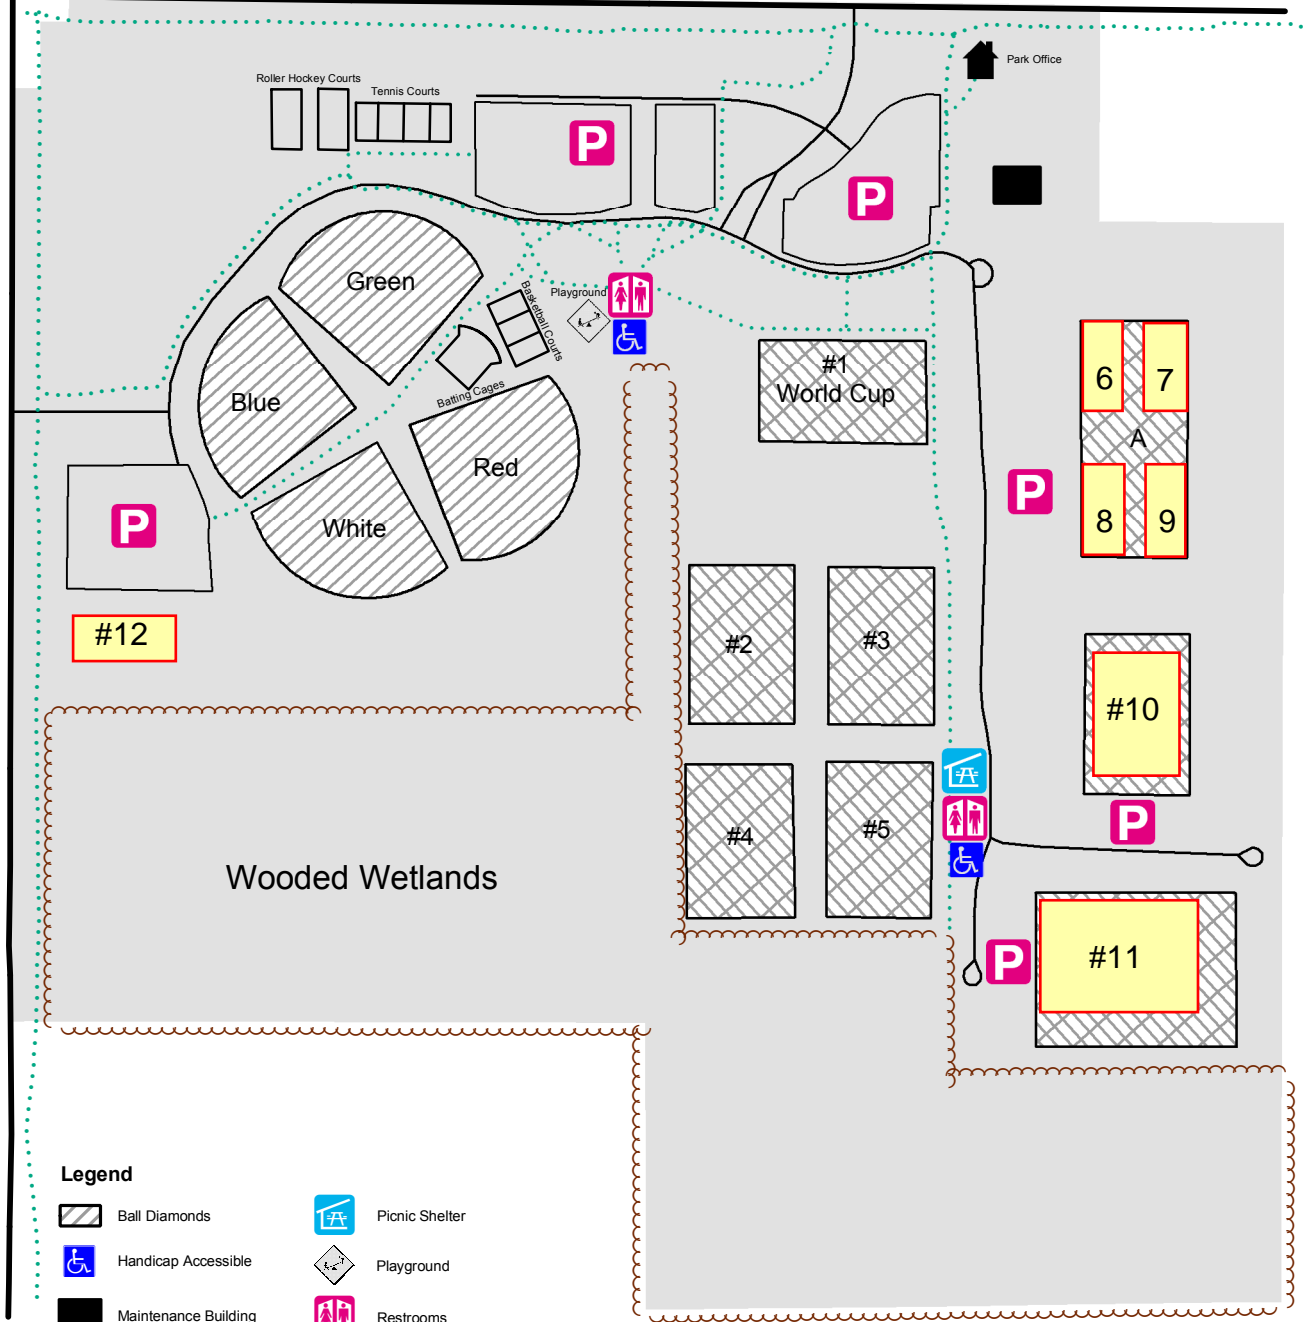

# City of Rochester Hills Earl E. Borden Park

HAMLIN

JOHN R

**Legend**

-  Ball Diamonds
  -  Handicap Accessible
  -  Maintenance Building
  -  Park Office
  -  Parking
  -  Pathway
  -  Picnic Shelter
  -  Playground
  -  Restrooms
  -  Soccer Fields
  -  Wooded wetlands
- Area's A, B and C contain soccer fields 6 thru 12 (exact location will vary each season)